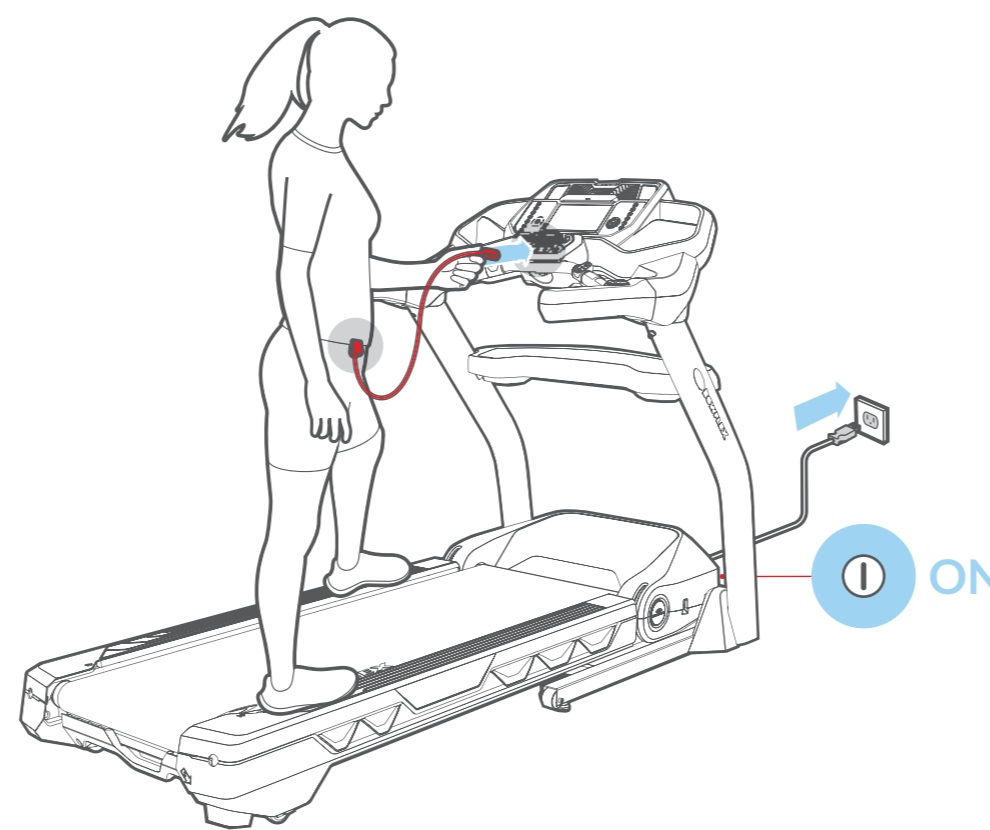

Start your workout

1

Turn on machine, and **attach** the Safety Key to the machine and you.

2

Push the User button to select a user.

4

Push the Manual button, and then the Start button to **begin** your workout!