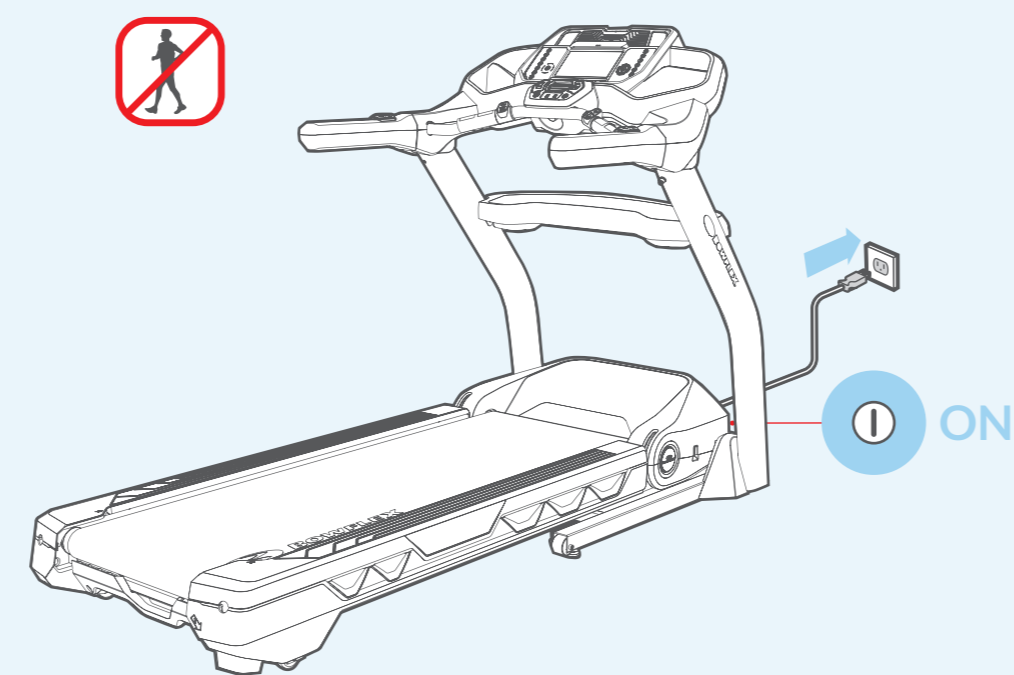

Track your progress

1

Download the free "Bowflex™ Results Series™" Software App.

2

Enable the Bluetooth® wireless feature on your smart device.

3

Turn on the machine. Do not use machine while pairing.

4