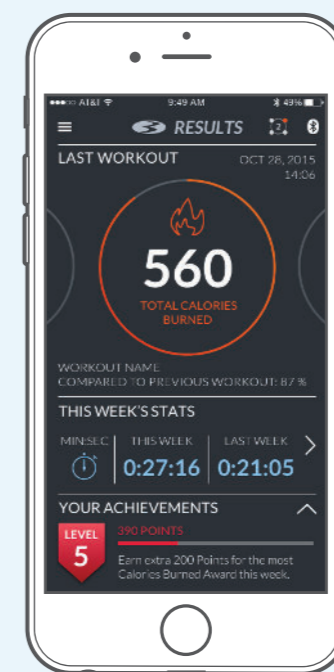

5

The "Bowflex™ Results Series™" Software App is compatible with Bowflex app partners.