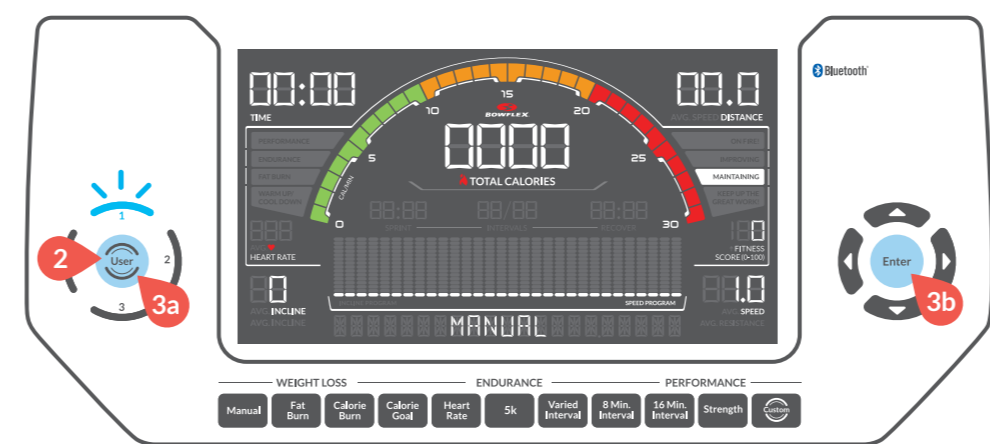

Start your workout

1

Turn on machine, and **attach** the Safety Key to the machine and you.

2

Push the User button to select a user.

4

Push the Manual button, and then the Start button to **begin** your workout!