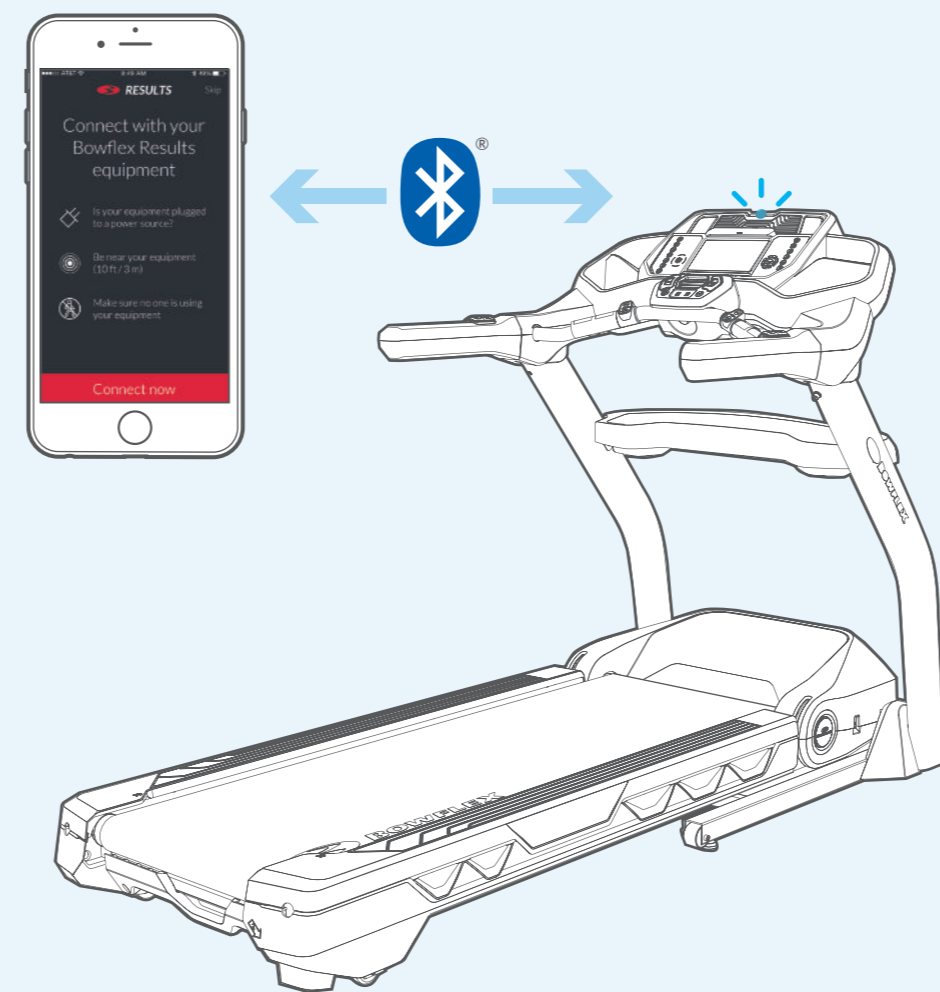

Begin your custom workout
push Custom button and then Start button.

Save a new custom workout
after a workout, push Enter to save over your old one.

Reset your custom workout
push and hold the Custom button and then Enter button.

Track your progress

1

Download the free "Bowflex™ Results Series™" Software App.

2

Enable the Bluetooth® wireless feature on your smart device.

3

Turn on the machine. Do not use machine while pairing.

4

Open the App and follow the instructions to sync your device and machine.

5

The "Bowflex™ Results Series™" Software App is compatible with Bowflex app partners.

Learn more: www.nautilusinternational.com

! Read and understand all warnings on the machine and the complete manual.