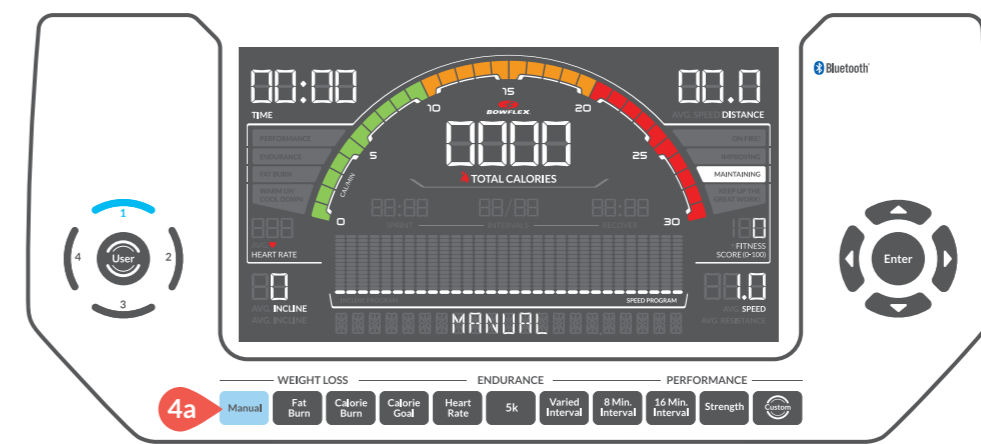

Start your workout

1

Turn on machine, and **attach** the Safety Key to the machine and you.

2

Push the User button to select a user.

4

Push the Manual button, and then the Start button to **begin** your workout!