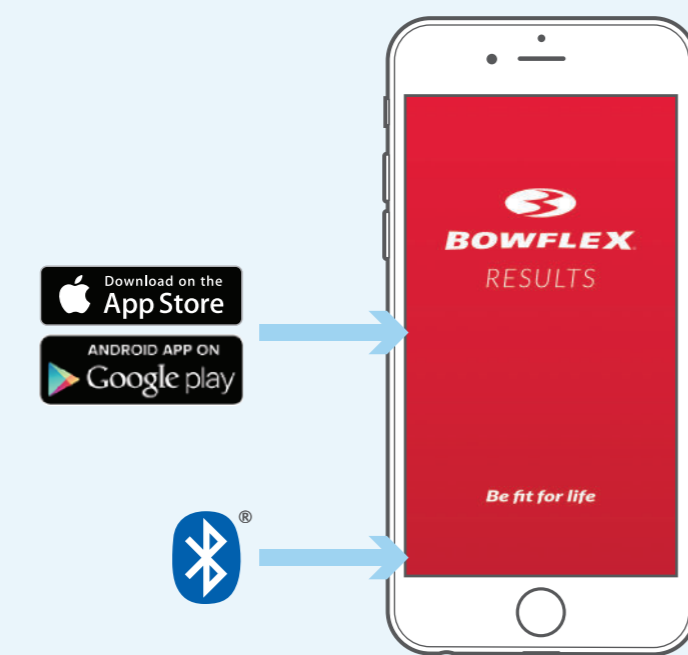

Begin your custom workout
push Custom button and then Start button.

Save a new custom workout
after a workout, push Enter to save over your old one.

Reset your custom workout
push and hold the Custom button and then Enter button.

Track your progress

1

Download the free "Bowflex™ Results Series™" Software App.

2

Enable the Bluetooth® wireless feature on your smart device.

3

Turn on the machine. Do not use machine while pairing.

4