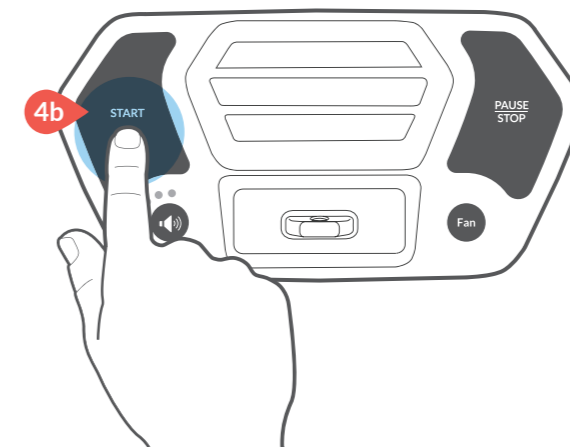

Thank You

for choosing the Bowflex® Treadmill BXT326

Need help?
www.nautilusinternational.com

Read and understand all warnings on the machine and the complete manual.
© 2017 Nautilus, Inc. Bowflex, the Bowflex logo, Nautilus, the Nautilus logo, Schwinn, and Universal are trademarks owned or licensed by Nautilus, Inc., registered in the U.S. and other countries. MyFitnessPal®, Under Armour®, MapMyRun®, Google Fit™, and Endomondo® are trademarks of their respective owners. Apple, the Apple logo, and the Apple Health logo are trademarks of Apple Inc., registered in the U.S. and other countries. App Store is a service mark of Apple Inc. The Bluetooth® word mark and logos are registered trademarks owned by Bluetooth SIG, Inc., and any use of such marks by Nautilus, Inc. is under license. Printed in China.

Start your workout

1

Turn on machine, and **attach** the Safety Key to the machine and you.

2

Push the User button to select a user.

4

Push the Manual button, and then the Start button to **begin** your workout!

3

Push and hold the User button to customize your profile, then **push** Enter to confirm.

Your Custom Workout

Great workout?
Wanna repeat it?

Then save it as your Custom workout.

Save your custom workout
push Enter button after workout, all features are remembered.

Begin your custom workout
push Custom button and then Start button.

Save a new custom workout
after a workout, push Enter to save over your old one.

Reset your custom workout
push and hold the Custom button and then Enter button.